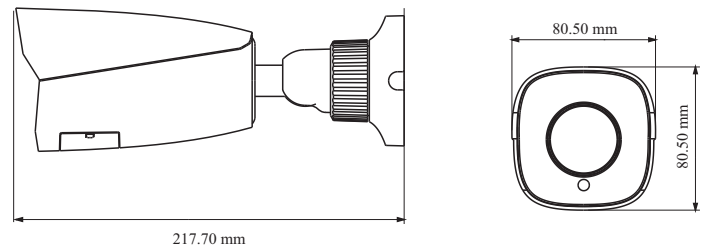

Others

Power Supply	DC12V/PoE
Power Consumption	< 9W
Operating Environment	- 30 °C ~ 60 °C (-22°F~140°F) Humidity: less than 95 % (non-condensing)
Dimensions (mm)	217.7 × 80.5 × 80.5
Weight (net)	Approx. 0.65KG
Installation	Ceiling mounting; Wall mounting
Certificate	CE, FCC
Environmental Protection	Directive EU RoHS, WEEE(2012/19/EU), directive 94/62/EC and REACH(EC1907/2006)

DIMENSIONS