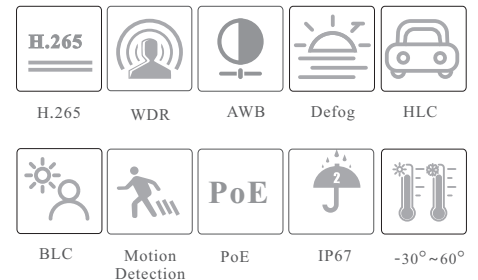

BX-IB51-E2-CA

Economy Series 5Mp Bullet Waterproof Network IP Camera

- 5MP (2592 × 1944) H.265 coding
- Max.resolution: 2592 × 1944
- ICR auto switch, true day / night, ROI coding
- 3D DNR, digital WDR, HLC, BLC, defog
- 30~50m IR night view distance
- Built-in micro SD card slot, up to 128GB
- DC12V/PoE power supply
- IP 67 ingress protection
- Support three streams
- P2P function (optional)
- Support remote monitoring by smart phones & tablet PCs with iOS and Android OS
- Intelligent analytics